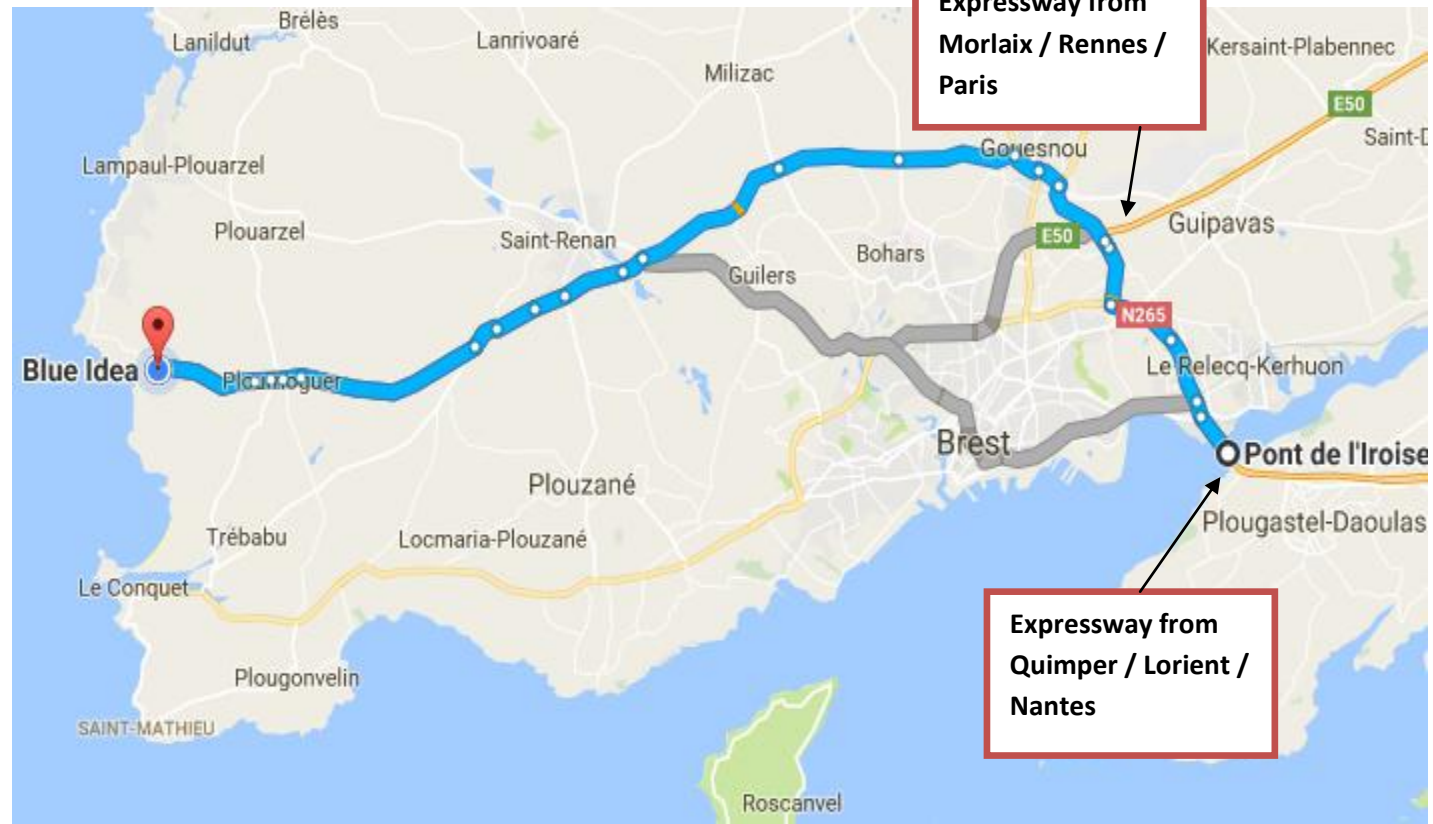

## When you arrive in Brest :

- Take the direction Brest Nord - Gouesnou - Saint Renan.
- Then, in Ploumoguier, between the pharmacy and the library, take the direction of the beach: Plage de Kerhornou.
- Still 3kms ; then, arriving in the hamlet of Kerhornou, down to the beach, Blue Idea is right after the white picket fence

## GPS address :

City : Ploumoguier

At the place: N° 260 – Kerhornou

## GPS plotting:

Lat. 48.405445 N 48°24'19.602''

Lon. -4.765842000000021 O 4°45'57.031''